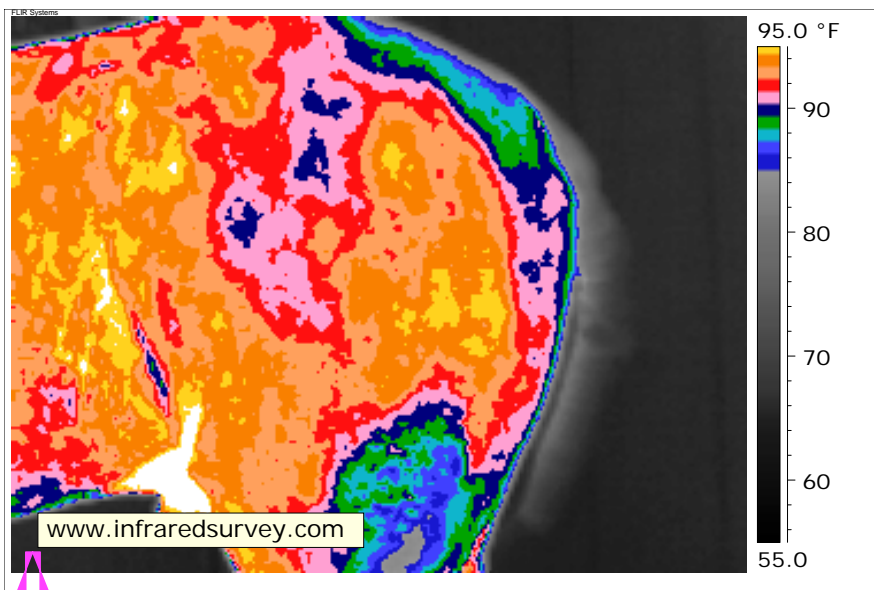

Description: after massage left side and ridding

Before massage after ridding

Thermographer John Cannamela-makes no claims and or diagnosis. All images to be interpreted by equine professional. Thermographer is only imaging subject per the customers' request.